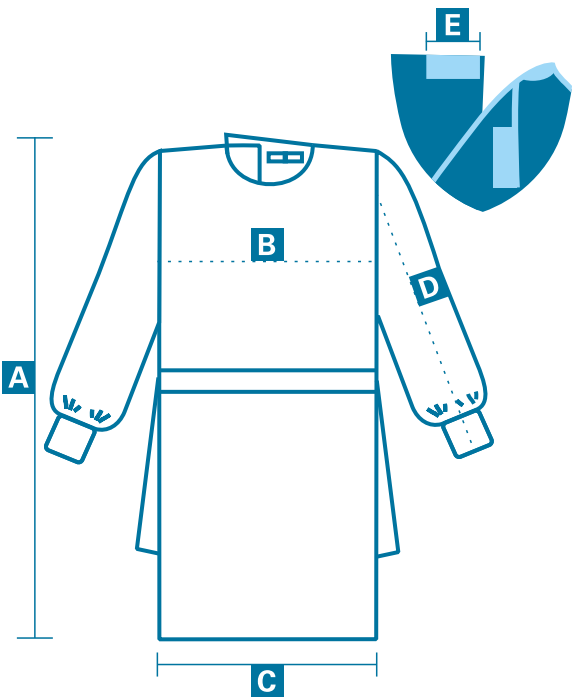

SIGSHIELD™

-10°C
/-14°F

+25°C
/+77°F

80%

1 x

SIGSHIELD™ ISOLATION GOWN SIZING CHART

SIZING An appropriate size garment should be selected to allow sufficient movement for the task whilst maintaining a secure fit

Measurements (in cms)		S	M	L	XL	XXL	XXXL
Body Length (HPS)	A	110	115	120	125	130	135
Chest Width	B	120	125	130	135	140	145
Sweep Width	C	130	137	140	150	155	160
Sleeve Length	D	74	75.5	77	78.5	80	81.5
Back Overlap (Hook & Loop Fastener)	E	12	12	12	12	12	12