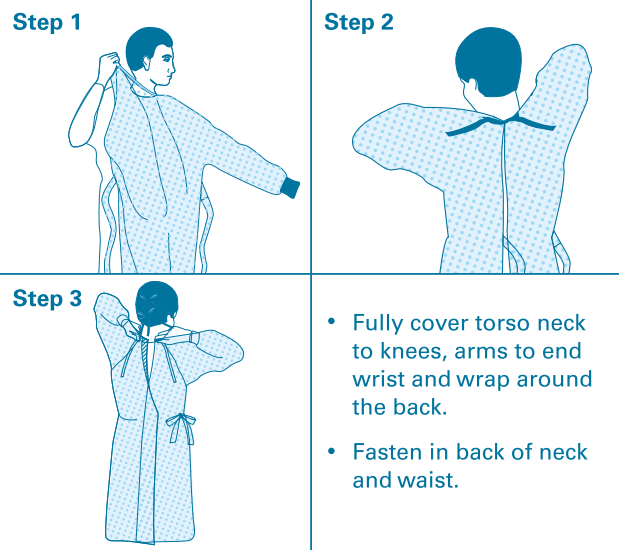

SIGSHIELD™ ISOLATION GOWN SIZING CHART

SIZING An appropriate size garment should be selected to allow sufficient movement for the task whilst maintaining a secure fit

Measurements (in cms)		S	M	L	XL	XXL	XXXL
Body Length (HPS)	A	110	115	120	125	130	135
Chest Width	B	120	125	130	135	140	145
Sweep Width	C	130	137	140	150	155	160
Sleeve Length	D	74	75.5	77	78.5	80	81.5
Back Overlap (Hook & Loop Fastener)	E	12	12	12	12	12	12

DONNING

DOFFING

WARNING

GB IE US AE ZA AU NZ IN

- Donning & Doffing Procedures can vary users must be trained to have read and complied to all instructions provided by the competent governing bodies, applicable rules and regulations.
- The Product helps protect against certain splash and particulate hazards.
- To avoid danger of suffocation, please keep this bag away from babies & children.

BABALA

PH

- Ang Mga Pamamaraan ng Donning at Doffing ay maaaring magkakaiba-iba ng mga gumagamit ay dapat sanayin na basahin at sumunod sa lahat ng mga tagubilin ibinigay ng mga karampatang pamamahala ng mga katawan, naaangkop na mga patakaran at mga regulasyon.
- Tumutulong ang Produkto na protektahan laban sa ilang mga panganib sa splash at particulate.
- Upang maiwasan ang panganib ng inis, mangyaring ilayo ang bag na ito mula sa mga sanggol at bata.

CẢNH BÁO

VN

- Quy trình Donning & Doffing có thể khác nhau, người dùng phải được đào tạo để đọc và tuân thủ tất cả các hướng dẫn được cung cấp bởi các cơ quan quản lý có thẩm quyền, các quy tắc hiện hành và các quy định.
- Sản phẩm giúp bảo vệ khỏi một số mối nguy hiểm từ tia nước và hạt.
- Để tránh nguy cơ ngạt thở, vui lòng để túi này tránh xa trẻ sơ sinh và trẻ em.

คำเตือน

TH